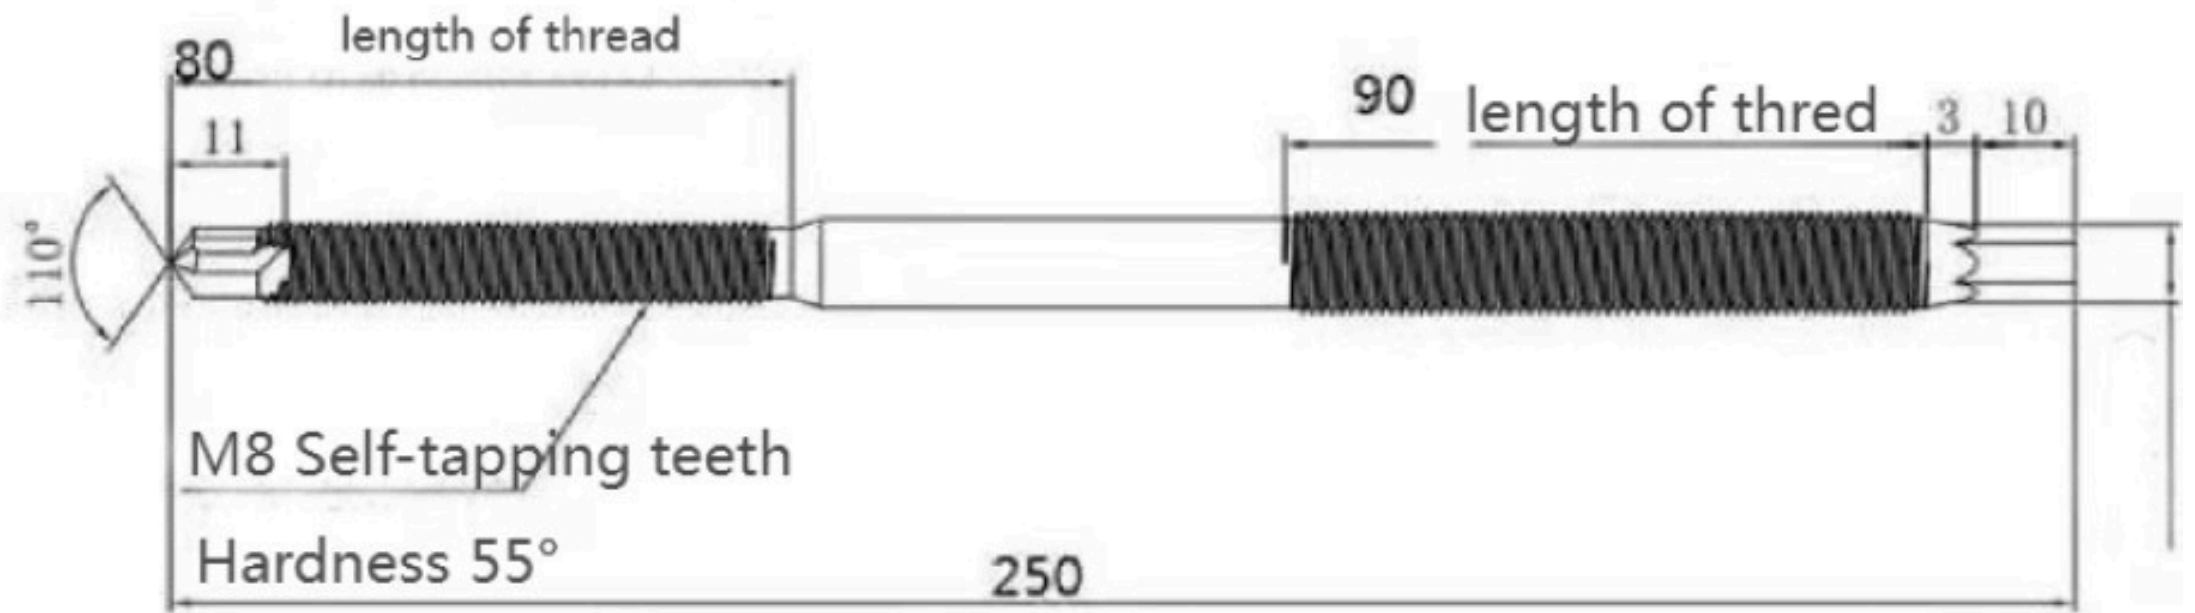

Stockschraube für Metall

10mm length  
7.9mm opposite angles  
7mm opposite angles