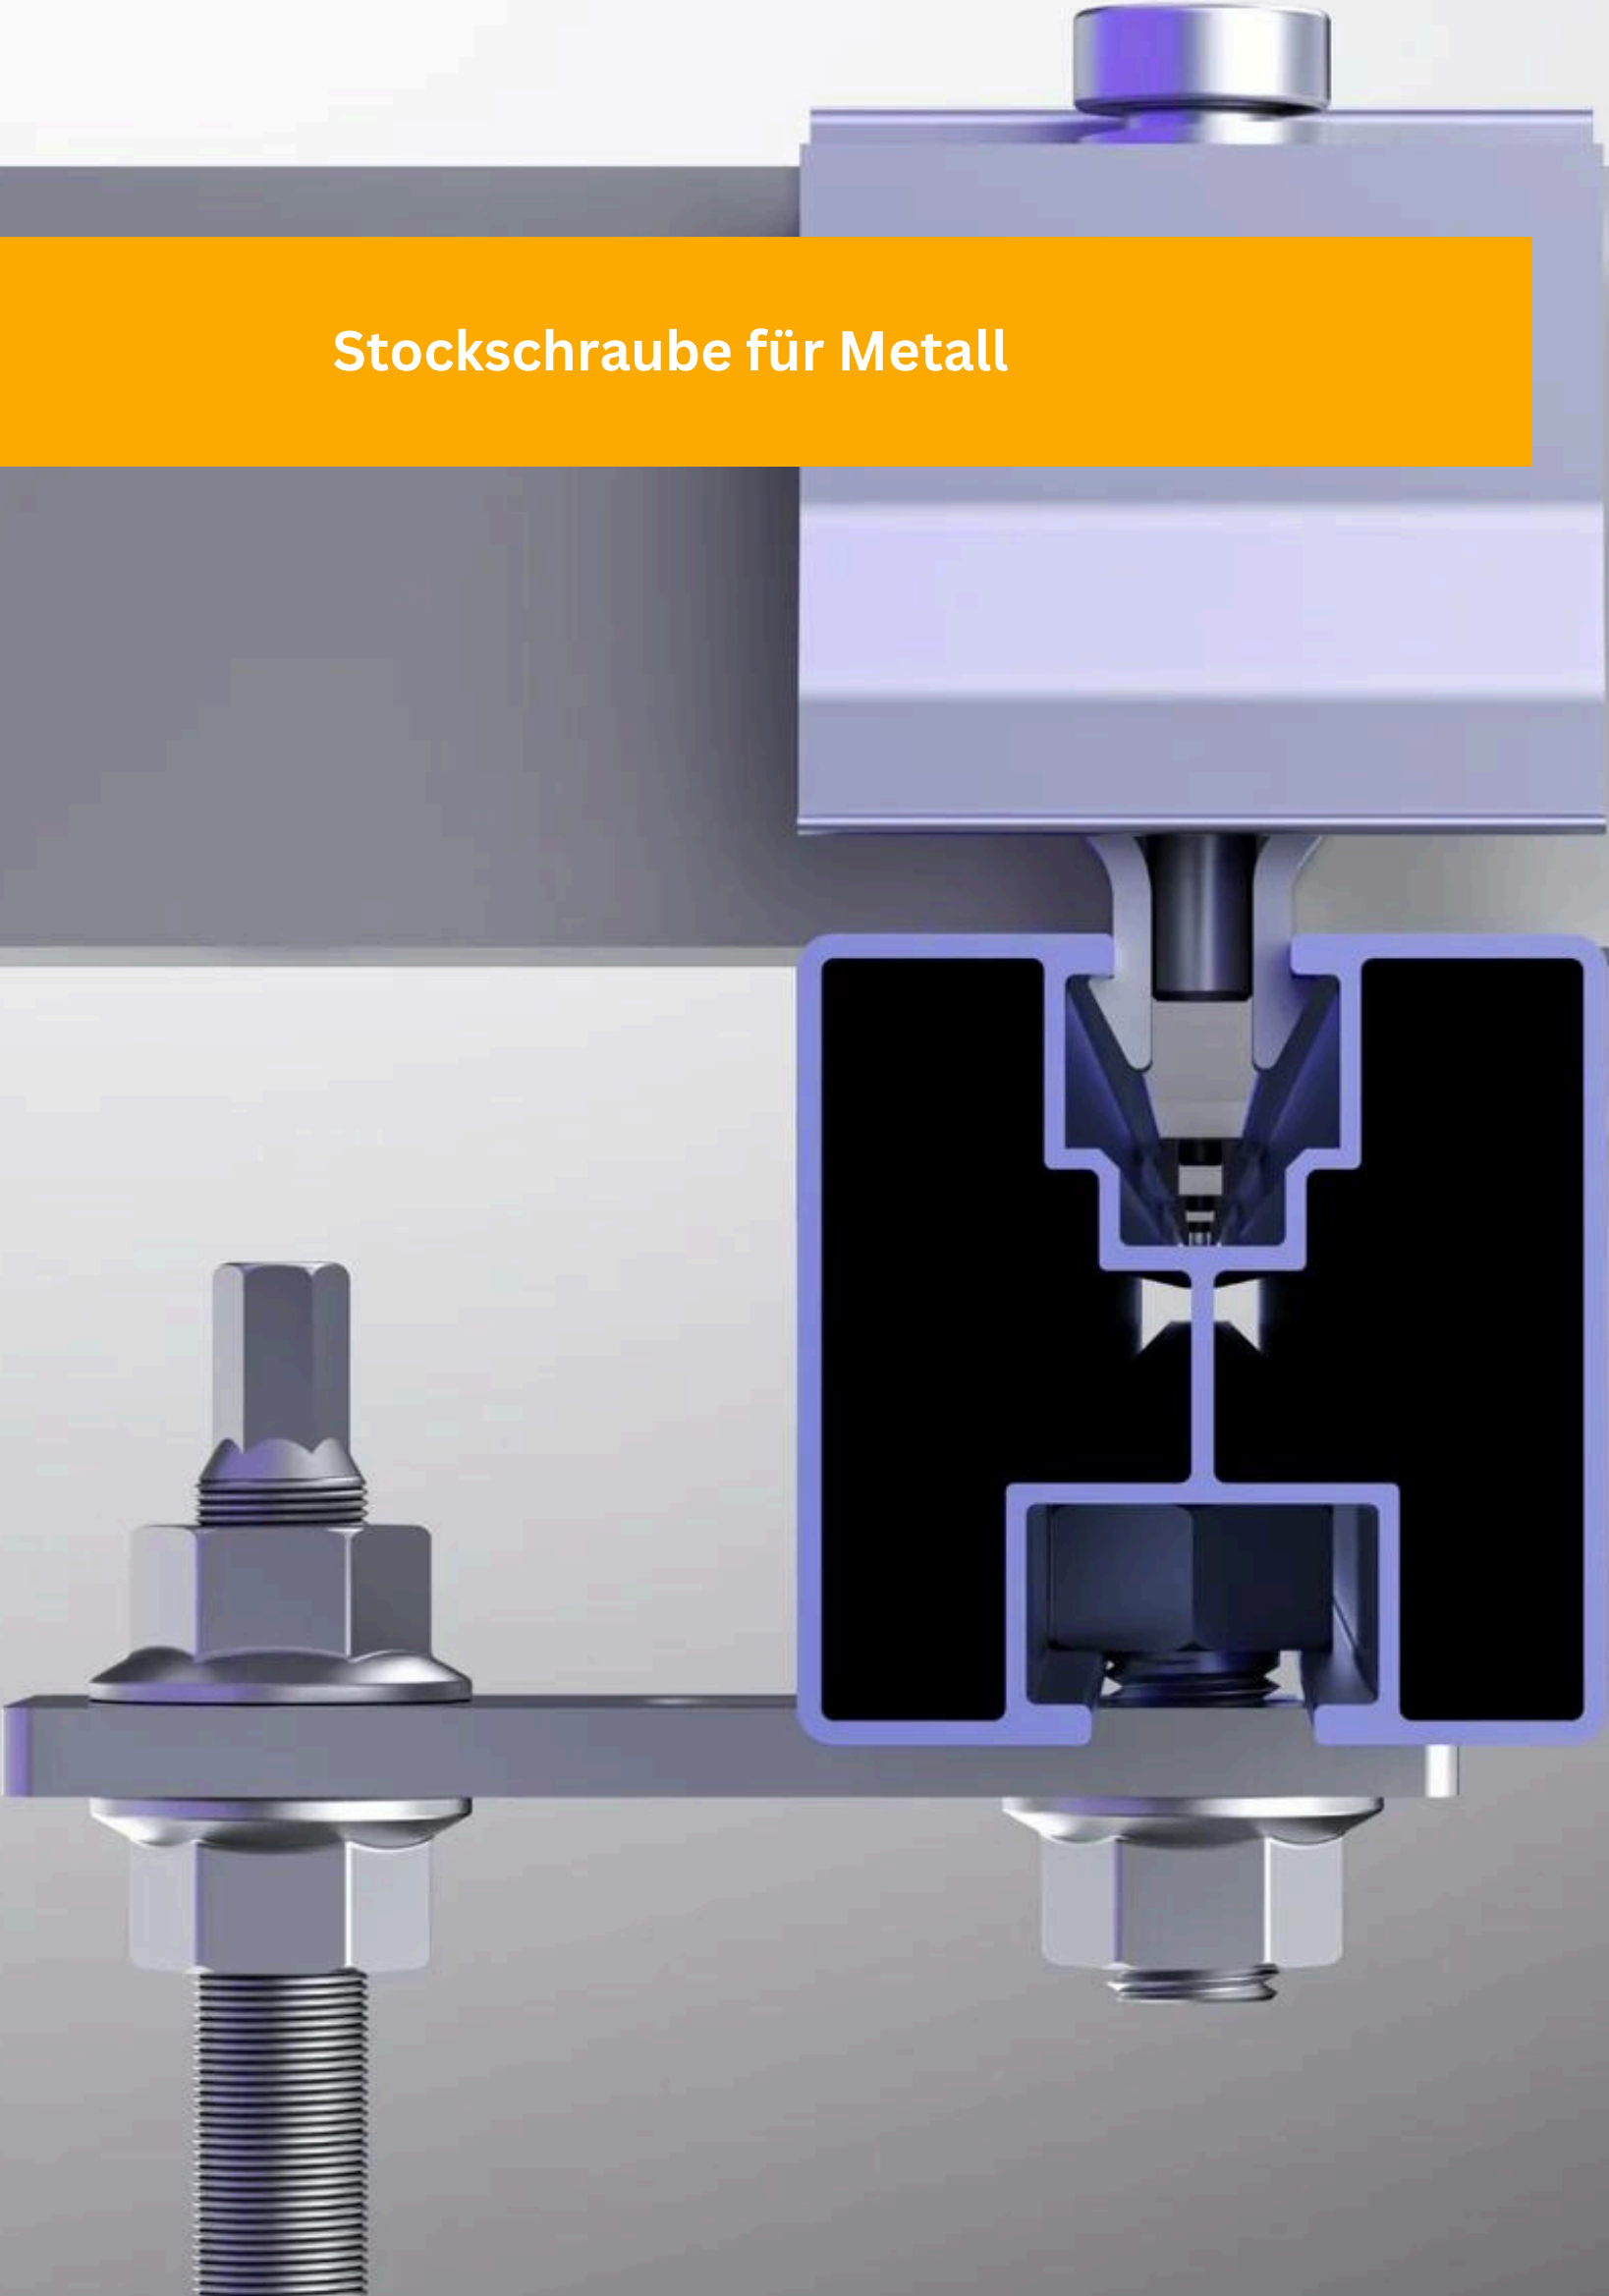

Stockschraube für Metall

10mm length  
7.9mm opposite angles  
7mm opposite angles